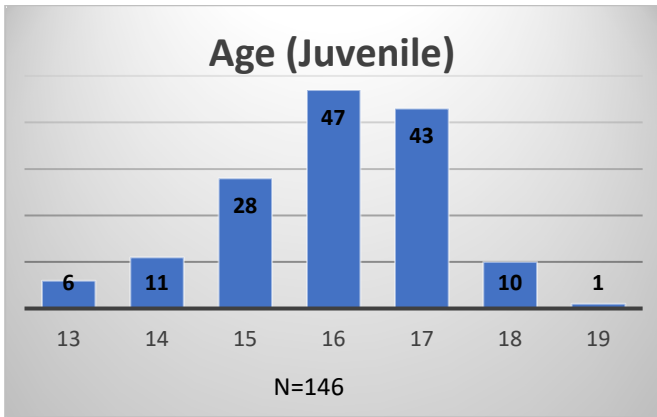

**Daily Data Dashboard – August 22, 2023**  
**Demographics for JTDC Population**  
**Tuesday Morning Midnight Count**

Total # of probation Involved youth<sup>1</sup>: 1,295

<sup>1</sup> Probation Active: Any youth who is pending sentencing with an active social history, has been formally placed on probation or supervision with Cook County Juvenile Probation on the date of the report.  
 \*Age, Gender and Race for Criminal Court population (N=2) is not represented in this report.  
 Data sources: cFive Supervisor – Probation Population and RMIS – JTDC Population

**Daily Data Dashboard – August 22, 2023**  
**Demographics for JTDC Population**  
**Tuesday Morning Midnight Count**