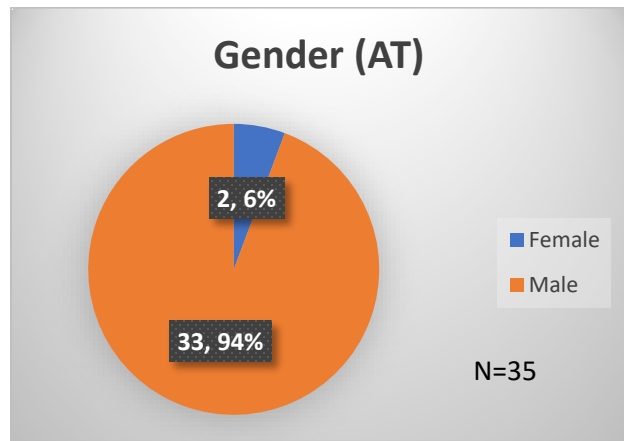

**Daily Data Dashboard – August 22, 2023**  
**Demographics for JTDC Population**  
**Tuesday Morning Midnight Count**

Total # of probation Involved youth<sup>1</sup>: 1,295

<sup>1</sup> Probation Active: Any youth who is pending sentencing with an active social history, has been formally placed on probation or supervision with Cook County Juvenile Probation on the date of the report.  
 \*Age, Gender and Race for Criminal Court population (N=2) is not represented in this report.  
 Data sources: cFive Supervisor – Probation Population and RMIS – JTDC Population

**Daily Data Dashboard – August 22, 2023**  
**Demographics for JTDC Population**  
**Tuesday Morning Midnight Count**