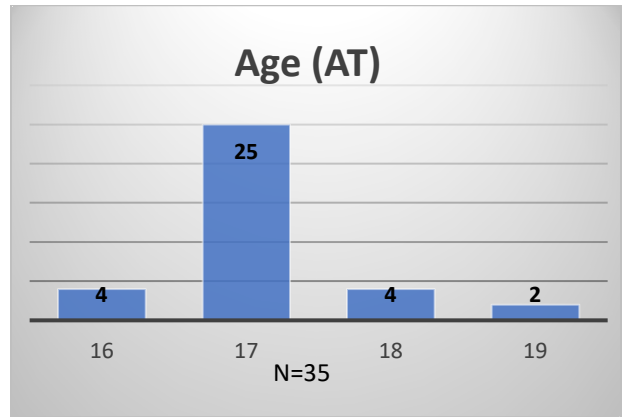

**Daily Data Dashboard – August 22, 2023**  
**Demographics for JTDC Population**  
**Tuesday Morning Midnight Count**

Total # of probation Involved youth<sup>1</sup>: 1,295

<sup>1</sup> Probation Active: Any youth who is pending sentencing with an active social history, has been formally placed on probation or supervision with Cook County Juvenile Probation on the date of the report.  
 \*Age, Gender and Race for Criminal Court population (N=2) is not represented in this report.  
 Data sources: cFive Supervisor – Probation Population and RMIS – JTDC Population

**Daily Data Dashboard – August 22, 2023**  
**Demographics for JTDC Population**  
**Tuesday Morning Midnight Count**