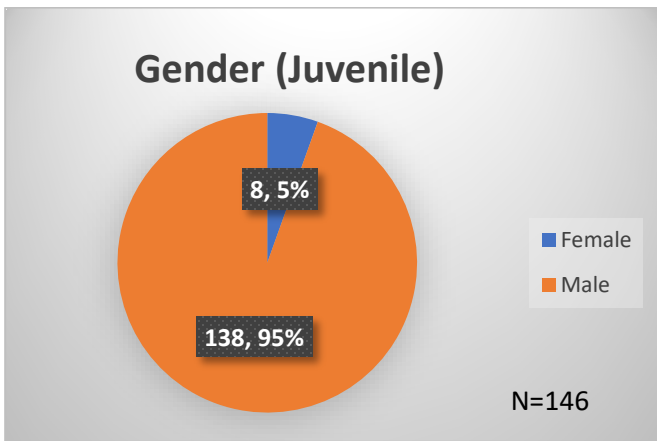

**Daily Data Dashboard – August 22, 2023**  
**Demographics for JTDC Population**  
**Tuesday Morning Midnight Count**

Total # of probation Involved youth<sup>1</sup>: 1,295

<sup>1</sup> Probation Active: Any youth who is pending sentencing with an active social history, has been formally placed on probation or supervision with Cook County Juvenile Probation on the date of the report.  
 \*Age, Gender and Race for Criminal Court population (N=2) is not represented in this report.  
 Data sources: cFive Supervisor – Probation Population and RMIS – JTDC Population