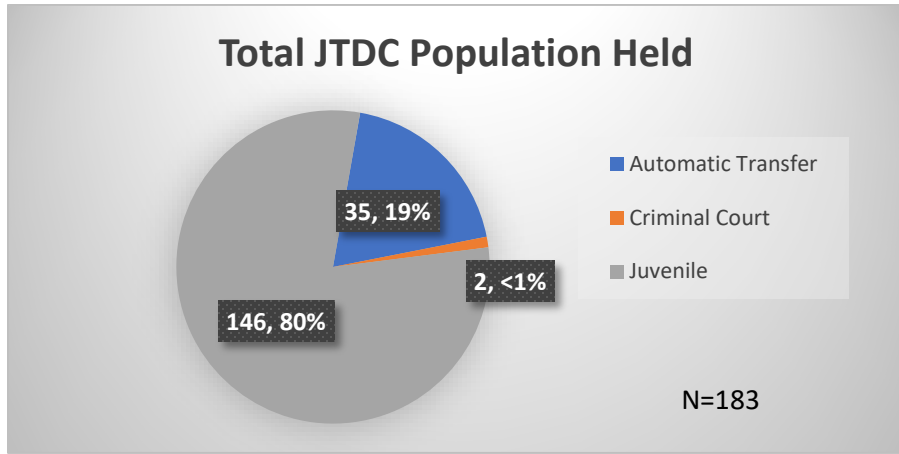

**Daily Data Dashboard – August 22, 2023**  
**Demographics for JTDC Population**  
**Tuesday Morning Midnight Count**

Total # of probation Involved youth<sup>1</sup>: 1,295

<sup>1</sup> Probation Active: Any youth who is pending sentencing with an active social history, has been formally placed on probation or supervision with Cook County Juvenile Probation on the date of the report.  
 \*Age, Gender and Race for Criminal Court population (N=2) is not represented in this report.  
 Data sources: cFive Supervisor – Probation Population and RMIS – JTDC Population

**Daily Data Dashboard – August 22, 2023**  
**Demographics for JTDC Population**  
**Tuesday Morning Midnight Count**